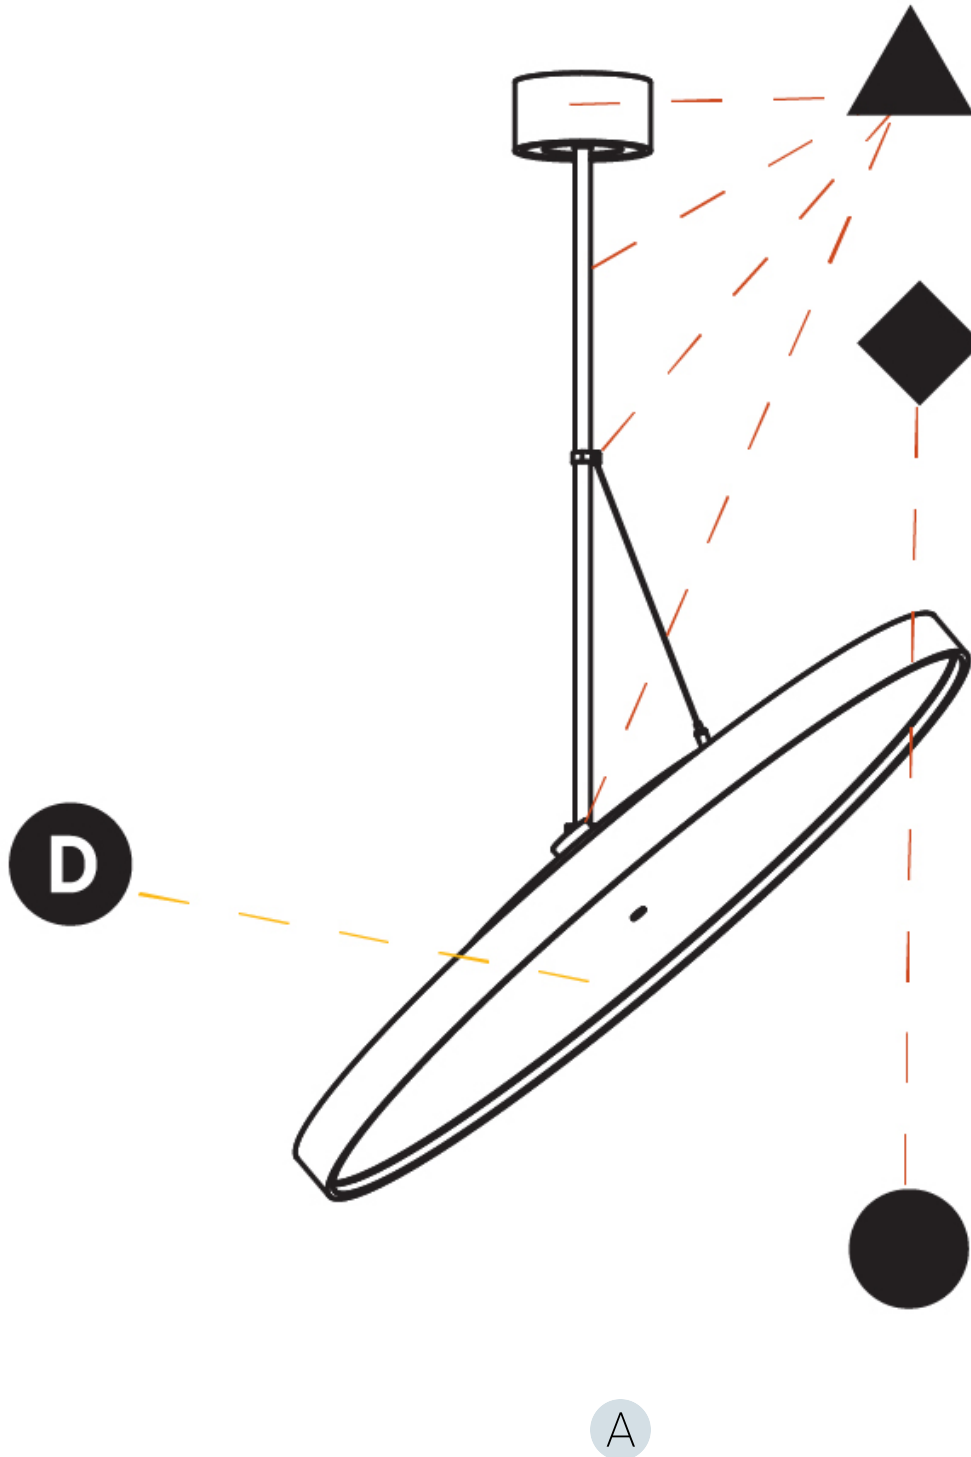

Adjustability: Rotational 170°; Tilt 90°

RATINGS AND CERTIFICATIONS

Certified By: Certified for North American Standards
 IP rating: IP20

SIGN DIVA FLEX KORONA SUSPENSION

A30867-

PROJECT	_____
TYPE	_____
SPECIFIER	_____
QUANTITY	_____
DATE	_____