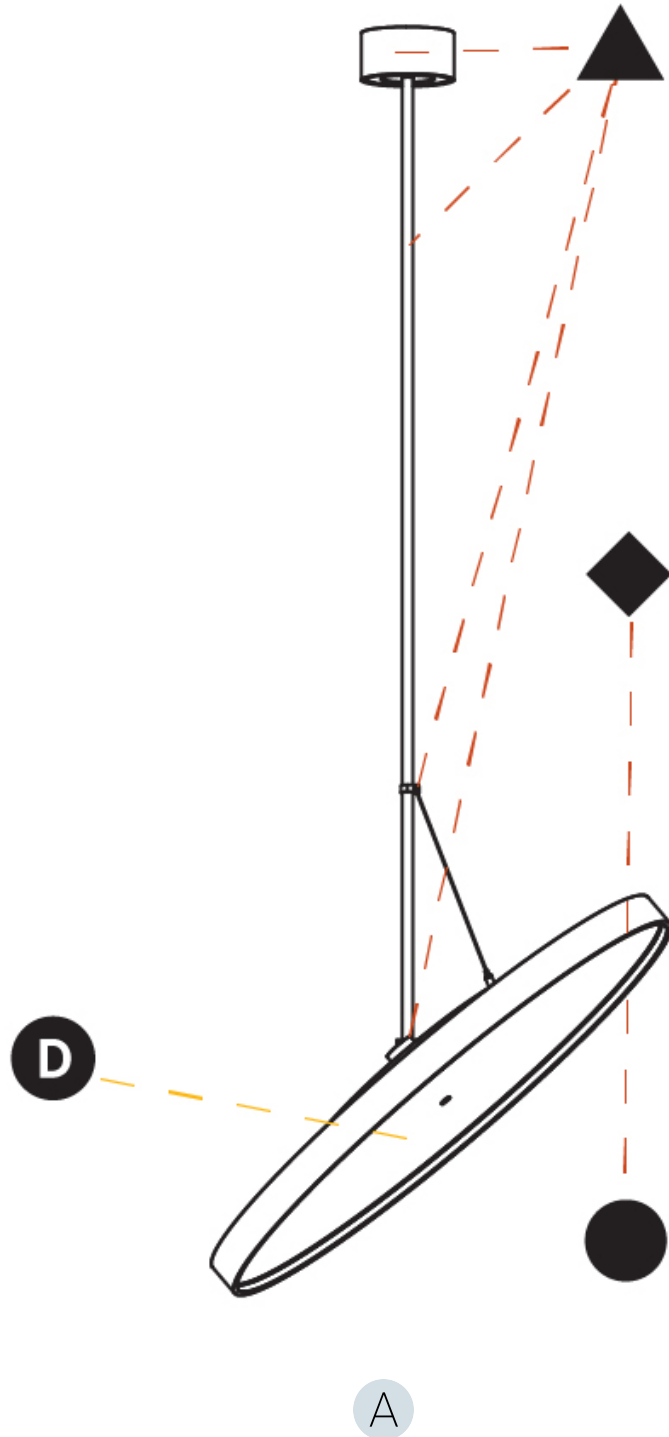

Adjustability: Rotational 170°; Tilt 90°
--

RATINGS AND CERTIFICATIONS

Certified By: Certified for North American Standards
IP rating: IP20

SIGN DIVA FLEX KORONA SUSPENSION

A30868-

PROJECT	_____
TYPE	_____
SPECIFIER	_____
QUANTITY	_____
DATE	_____