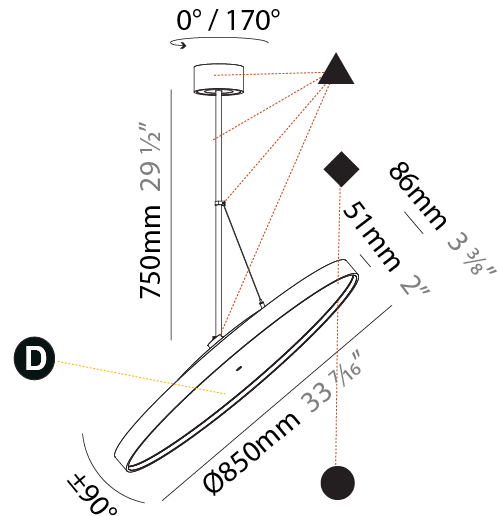

SIGN DIVA FLEX KORONA SUSPENSION

A30867-

base number LED Dimming Color Temperature Finishes (Diamond) Finishes (Triangle) Finishes (Circle) Finish Diffuser

- To build a product code in our configurator select the specify button on the base model # product page
- To build a manual product code on this datasheet choose from the options listed below in blue font and add the suffix to the base model #

GENERAL

Series: Sign Diva Flex
 Subseries: Sign Diva Flex Korona
 Brand: Prolicht
 Division: Architectural
 Mounting Type: Suspension
 Mounting Location: Ceiling
 Subcategory: Pendant

PHYSICAL

Diameter (mm): 850
 Diameter (in): 33 7/16
 Height (mm): 870
 Height (in): 34 1/4
 Light Distribution: Adjustable / Direct
 Weight (kg): 9
 Weight (lbs): 19.8
 Diffuser: PMMA - Opal / Micro-Prism / Sparkling Secret / Vintage Industrial
 Fixture Finish: SSR / BKV / CWI / CRY / HAB / UFT / ITA / RUA / FTG / MYG / LOD / PUS / FRO / FUP / KIA / POP / BLS / SPG / MEY / GOH / GUM / CHC / COM / ABZ / JAG / OBR / MOS / ROR
 Fixture Material: Extruded Aluminum / Steel

Adjustability: Rotational 170°; Tilt 90°

RATINGS AND CERTIFICATIONS

Certified By: Certified for North American Standards
 IP rating: IP20

SIGN DIVA FLEX KORONA SUSPENSION

A30867-

PROJECT	_____
TYPE	_____
SPECIFIER	_____
QUANTITY	_____
DATE	_____

GENERAL

Series: Sign Diva Flex
Subseries: Sign Diva Flex Korona
Brand: Prolicht
Division: Architectural
Mounting Type: Suspension
Mounting Location: Ceiling
Subcategory: Pendant

PHYSICAL

Shape: Round
Diameter (mm): 850
Diameter (in): 33 7/16
Height (mm): 1620
Height (in): 63 3/4
Light Distribution: Adjustable / Direct
Weight (kg): 2.007
Weight (lbs): 4.42
Diffuser: PMMA - Opal / Micro-Prism / Sparkling Secret / Vintage Industrial
Fixture Finish: SSR / BKV / CWI / CRY / HAB / UFT / ITA / RUA / FTG / MYG / LOD / PUS / FRO / FUP / KIA / POP / BLS / SPG / MEY / GOH / GUM / CHC / COM / ABZ / JAG / OBR / MOS / ROR
Fixture Material: Extruded Aluminum / Steel