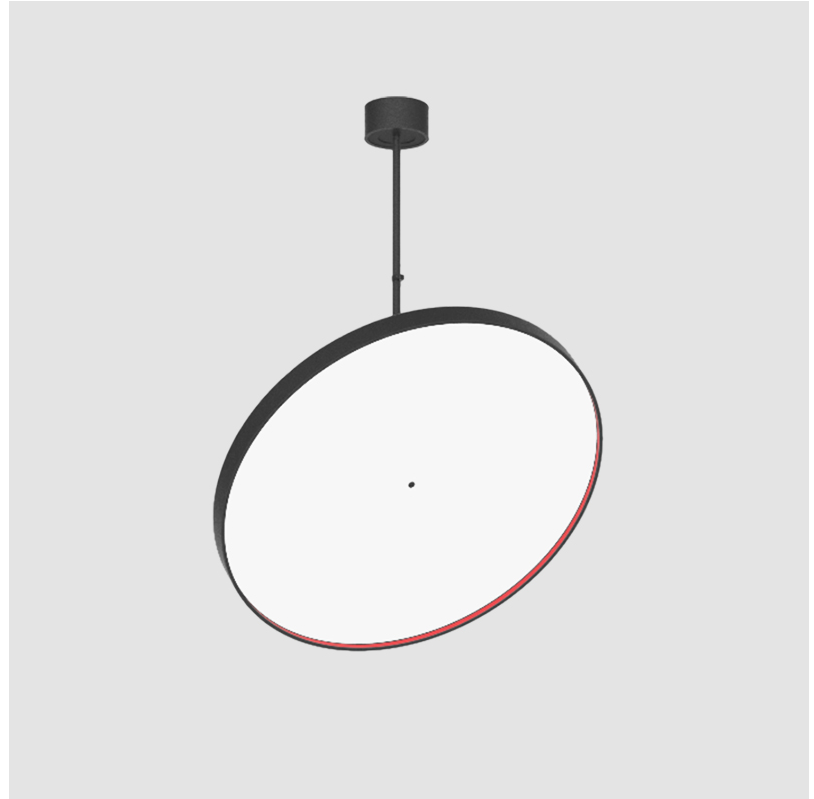

SIGN DIVA FLEX KORONA SUSPENSION

A30867-

base number LED Dimming Color Temperature Finishes (Diamond) Finishes (Triangle) Finishes (Circle) Finish Diffuser

- To build a product code in our configurator select the specify button on the base model # product page
- To build a manual product code on this datasheet choose from the options listed below in blue font and add the suffix to the base model #

GENERAL

Series: Sign Diva Flex
 Subseries: Sign Diva Flex Korona
 Brand: Prolicht
 Division: Architectural
 Mounting Type: Suspension
 Mounting Location: Ceiling
 Subcategory: Pendant

PHYSICAL

Diameter (mm): 850
 Diameter (in): 33 7/16
 Height (mm): 870
 Height (in): 34 1/4
 Light Distribution: Adjustable / Direct
 Weight (kg): 9
 Weight (lbs): 19.8
 Diffuser: PMMA - Opal / Micro-Prism / Sparkling Secret / Vintage Industrial
 Fixture Finish: SSR / BKV / CWI / CRY / HAB / UFT / ITA / RUA / FTG / MYG / LOD / PUS / FRO / FUP / KIA / POP / BLS / SPG / MEY / GOH / GUM / CHC / COM / ABZ / JAG / OBR / MOS / ROR
 Fixture Material: Extruded Aluminum / Steel

Adjustability: Rotational 170°; Tilt 90°

RATINGS AND CERTIFICATIONS

Certified By: Certified for North American Standards
 IP rating: IP20

SIGN DIVA FLEX KORONA SUSPENSION

A30867-

PROJECT	_____
TYPE	_____
SPECIFIER	_____
QUANTITY	_____
DATE	_____

GENERAL

Series: Sign Diva Flex
Subseries: Sign Diva Flex Korona
Brand: Prolicht
Division: Architectural
Mounting Type: Suspension
Mounting Location: Ceiling
Subcategory: Pendant

PHYSICAL

Shape: Round
Diameter (mm): 850
Diameter (in): 33 7/16
Height (mm): 1620
Height (in): 63 3/4
Light Distribution: Adjustable / Direct
Weight (kg): 2.007
Weight (lbs): 4.42
Diffuser: PMMA - Opal / Micro-Prism / Sparkling Secret / Vintage Industrial
Fixture Finish: SSR / BKV / CWI / CRY / HAB / UFT / ITA / RUA / FTG / MYG / LOD / PUS / FRO / FUP / KIA / POP / BLS / SPG / MEY / GOH / GUM / CHC / COM / ABZ / JAG / OBR / MOS / ROR
Fixture Material: Extruded Aluminum / Steel