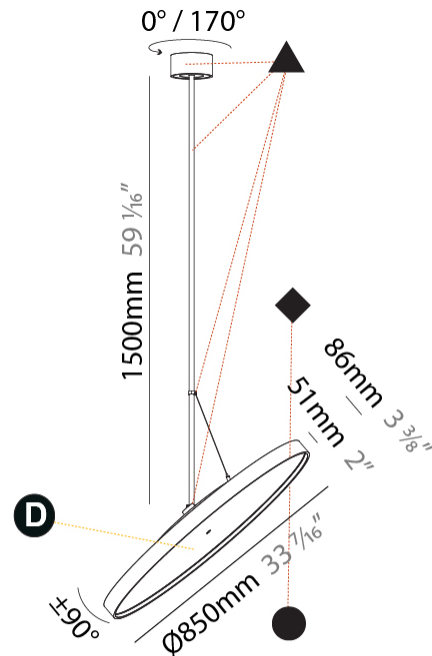

GENERAL

Series: Sign Diva Flex
 Subseries: Sign Diva Flex Korona
 Brand: Prolicht
 Division: Architectural
 Mounting Type: Suspension
 Mounting Location: Ceiling
 Subcategory: Pendant

PHYSICAL

Diameter (mm): 850
 Diameter (in): 33 7/16
 Height (mm): 870
 Height (in): 34 1/4
 Light Distribution: Adjustable / Direct
 Weight (kg): 9
 Weight (lbs): 19.8
 Diffuser: PMMA - Opal / Micro-Prism / Sparkling Secret / Vintage Industrial
 Fixture Finish: SSR / BKV / CWI / CRY / HAB / UFT / ITA / RUA / FTG / MYG / LOD / PUS / FRO / FUP / KIA / POP / BLS / SPG / MEY / GOH / GUM / CHC / COM / ABZ / JAG / OBR / MOS / ROR
 Fixture Material: Extruded Aluminum / Steel

GENERAL

Series: Sign Diva Flex
Subseries: Sign Diva Flex Korona
Brand: Prolicht
Division: Architectural
Mounting Type: Suspension
Mounting Location: Ceiling
Subcategory: Pendant

PHYSICAL

Shape: Round
Diameter (mm): 850
Diameter (in): 33 7/16
Height (mm): 1620
Height (in): 63 3/4
Light Distribution: Adjustable / Direct
Weight (kg): 2.007
Weight (lbs): 4.42
Diffuser: PMMA - Opal / Micro-Prism / Sparkling Secret / Vintage Industrial
Fixture Finish: SSR / BKV / CWI / CRY / HAB / UFT / ITA / RUA / FTG / MYG / LOD / PUS / FRO / FUP / KIA / POP / BLS / SPG / MEY / GOH / GUM / CHC / COM / ABZ / JAG / OBR / MOS / ROR
Fixture Material: Extruded Aluminum / Steel

LED

Color Temperature (°K): 2700 / 3000 / 3500 / 4000
Max. Delivered Lumen (lm): 9094 / 9806 / 11385 / 13736
Nominal Lumen (lm): 10753 / 11596 / 13461 / 13736
CRI: >90 CRI
Lamp Life (hrs): 50000

OPTICAL

Adjustability: Rotational 170°; Tilt 90°
--

RATINGS AND CERTIFICATIONS

Certified By: Certified for North American Standards
IP rating: IP20

SIGN DIVA FLEX KORONA SUSPENSION

A30868-

PROJECT	_____
TYPE	_____
SPECIFIER	_____
QUANTITY	_____
DATE	_____